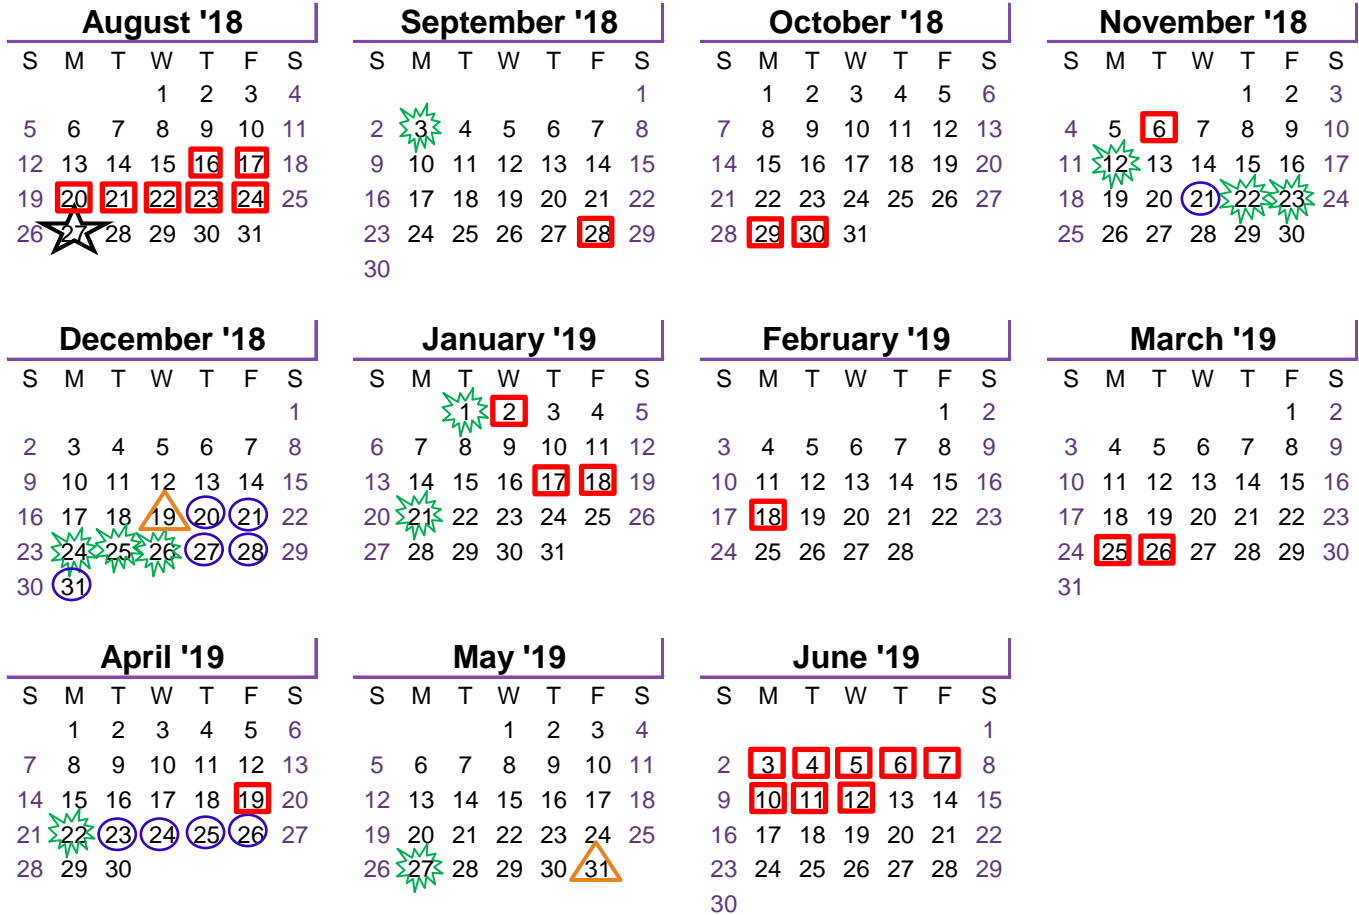

2018-2019

Bethany Community School Yearly Calendar

Notes

August 16-24	Teacher Workdays
August 23	Open House, 5:30 P.M. - 7:30 P.M.
August 27	First Day of School
September 3	Labor Day Holiday
September 28	Teacher workday
October 25	End of 1 st Quarter
October 29-30	Teacher Workday
November 6	Teacher Workday
November 12	Veteran's Day Holiday
November 21-23	Thanksgiving Holiday
December 19	Early Release Day
December 20	Winter Break Begins
January 2	Teacher Workday
January 3	Return to School

January 16	End of 2 nd Quarter
January 17-18	Teacher Workday
January 21	Martin Luther King, Jr. Holiday
February 18	Teacher Workday
March 21	End of 3 rd Quarter
March 25-26	Teacher Workday
April 19	Teacher Workday
April 22-26	Spring Break
May 27	Memorial Day Holiday
May 31	End of 4 th Quarter
May 31	Early Release/Last School Day
June 3-June 12	Teacher Workdays